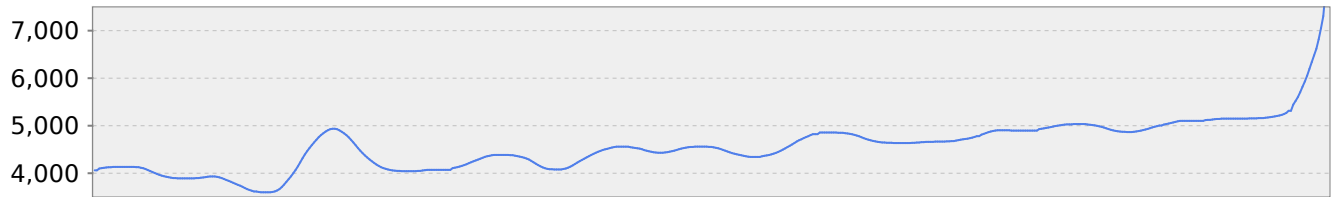

Handwriting Process

Bubble size: @1

Handwriting Process (incl. Pressure)

Bubble size: @Size

X-Axis Progress

Y-Axis Progress

Pressure Progress (in %)