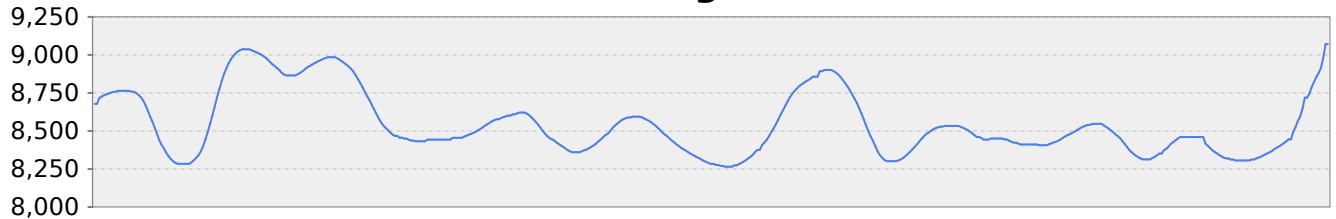

Handwriting Process

Bubble size: @1

Handwriting Process (incl. Pressure)

Bubble size: @Size

X-Axis Progress

Y-Axis Progress

Pressure Progress (in %)