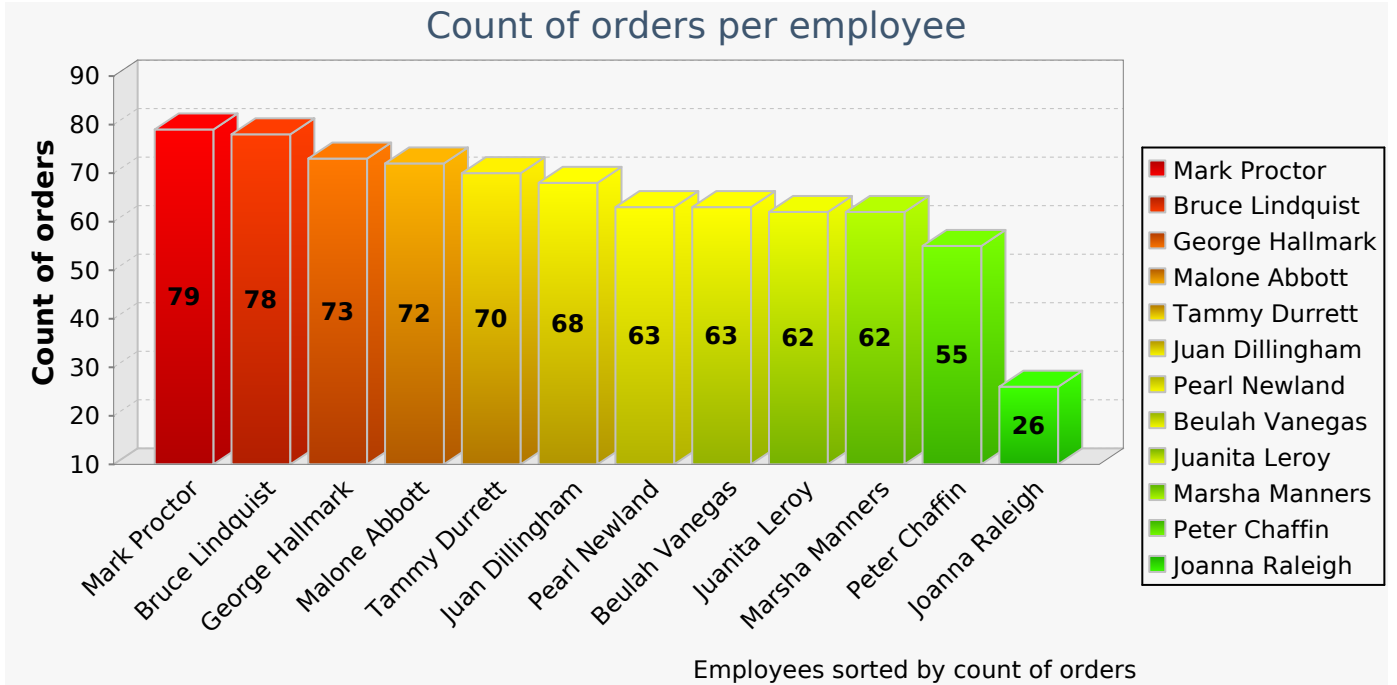

Bar Charts

This report shows the usage of bar charts and stacked bar charts in reports.

Employee name	Count of orders
Mark Proctor	
Bruce Lindquist	79
George Hallmark	78
Malone Abbott	73
Tammy Durrett	72
Juan Dillingham	70
Beulah Vanegas	68
Pearl Newland	63
Marsha Manners	63
Juanita Leroy	62
Peter Chaffin	62
Joanna Raleigh	55
	26

Count of orders / customer & employee