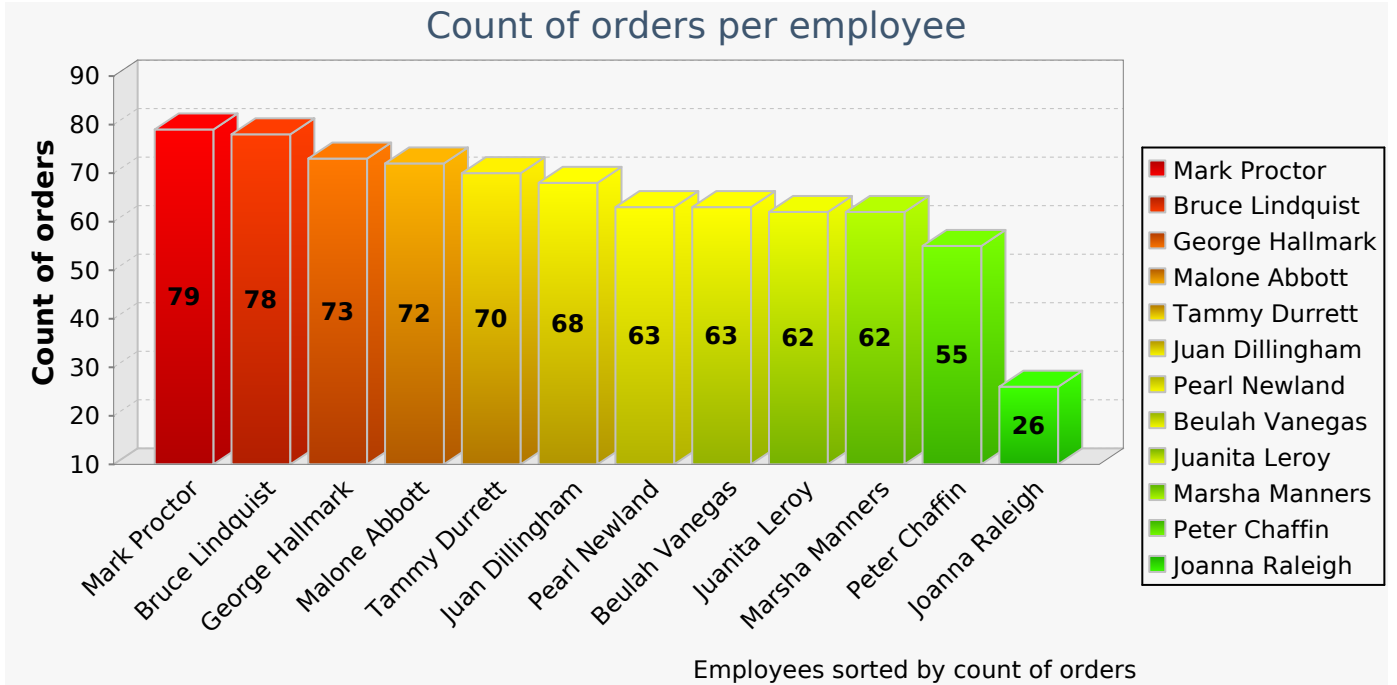

Bar Charts

This report shows the usage of bar charts and stacked bar charts in reports.

Employee name	Count of orders
Mark Proctor	
Bruce Lindquist	79
George Hallmark	78
Malone Abbott	73
Tammy Durrett	72
Juan Dillingham	70
Beulah Vanegas	68
Pearl Newland	63
Marsha Manners	63
Juanita Leroy	62
Peter Chaffin	62
Joanna Raleigh	55
Joanna Raleigh	26

Count of orders / customer & employee