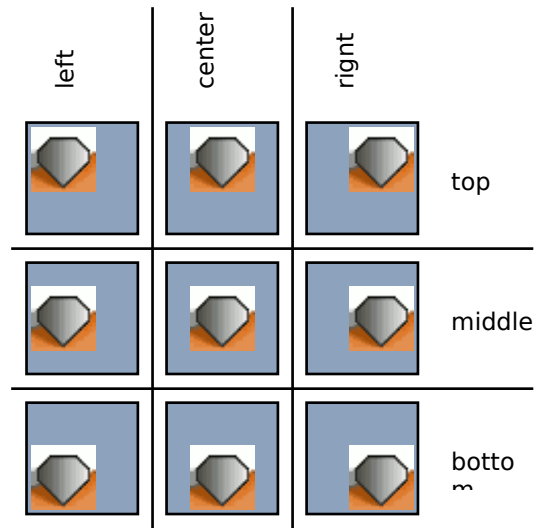

# Picture Properties

This report shows the possible options and settings of the picture properties.

Scale option: use scalefactor (100%) with different alignments

Scale option: fit to frame

Scale option: fit to width

Scale option: fit to height

Image Cropping